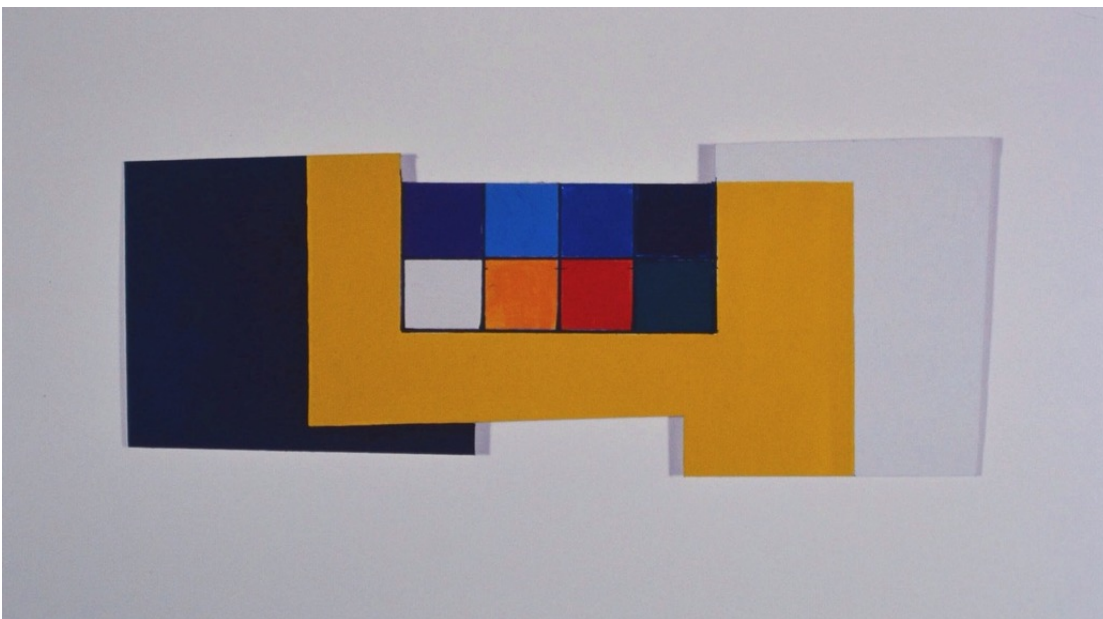

Archeton #6