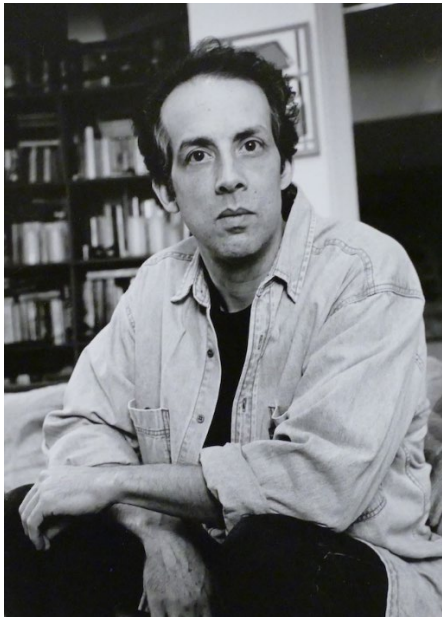

Clive D'Oliveira (Scenic)

Initiation Date: December 10, 2002
April 1, 1955 to March 7, 2019

In Memoriam

We are saddened to inform the Membership of the passing of Clive D'Oliveira (Scenic), on March 7, 2019. There is no funeral planned and no further information at this time.

~ Your Union Office

Please see attached for a tribute from 27th Street dedicated to Clive.

<https://27thstreet.me/2019/03/07/clive-doliveira-rip/>

March 7, 2019 / Clive D'Oliveira RIP

Clive D'Oliveira passed away early this morning, from cancer. He was just shy of his 64th birthday. Clive was a rigorous and thoughtful painter and an old friend we've known for many years. I think we met him back in the day because we had a mutual painter friend, John Howlin. Clive was part of a large group exhibition Sheila and I and Scott Childs worked on organizing back in 1995, called Strachan Project, and again in Big Show a decade later.

Crossword

Clive (left) with fellow artists Claude Breeze and Tim Noonan

Clive was a man of strong opinions and he wasn't shy about telling you the straight goods as he saw them. I always enjoyed chit-chatting about art and the art world with him.

Archeton #6

I long admired Clive's work and his approach to painting, in part because it was so different from my own. I liked that he worked in series, that he did careful studies for his larger paintings, and that he explored his ideas thoroughly before moving on.