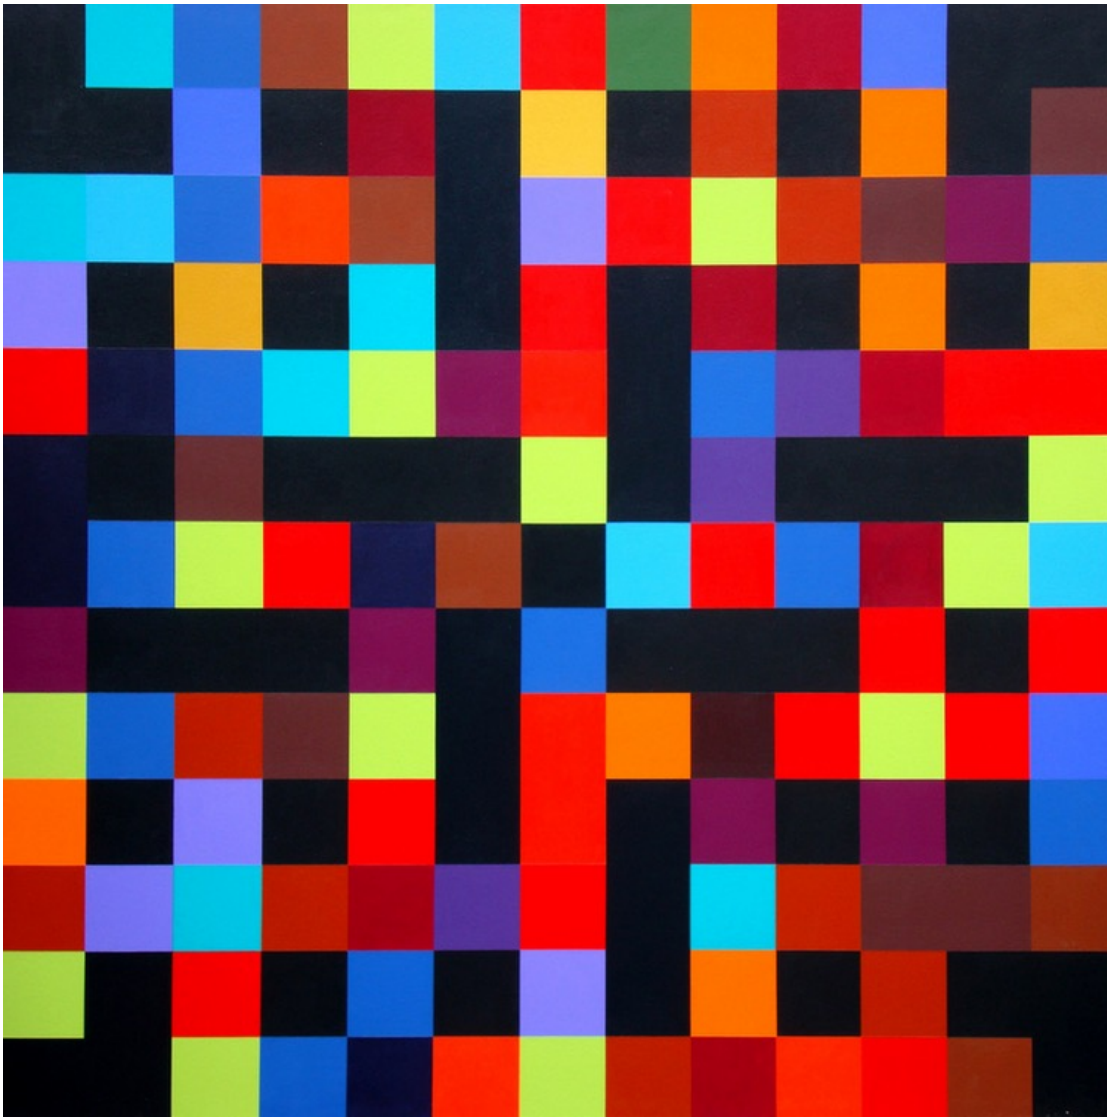

~ Your Union Office

Please see attached for a tribute from 27th Street dedicated to Clive.

<https://27thstreet.me/2019/03/07/clive-doliveira-rip/>

March 7, 2019 / Clive D'Oliveira RIP

Clive D'Oliveira passed away early this morning, from cancer. He was just shy of his 64th birthday. Clive was a rigorous and thoughtful painter and an old friend we've known for many years. I think we met him back in the day because we had a mutual painter friend, John Howlin. Clive was part of a large group exhibition Sheila and I and Scott Childs worked on organizing back in 1995, called Strachan Project, and again in Big Show a decade later.